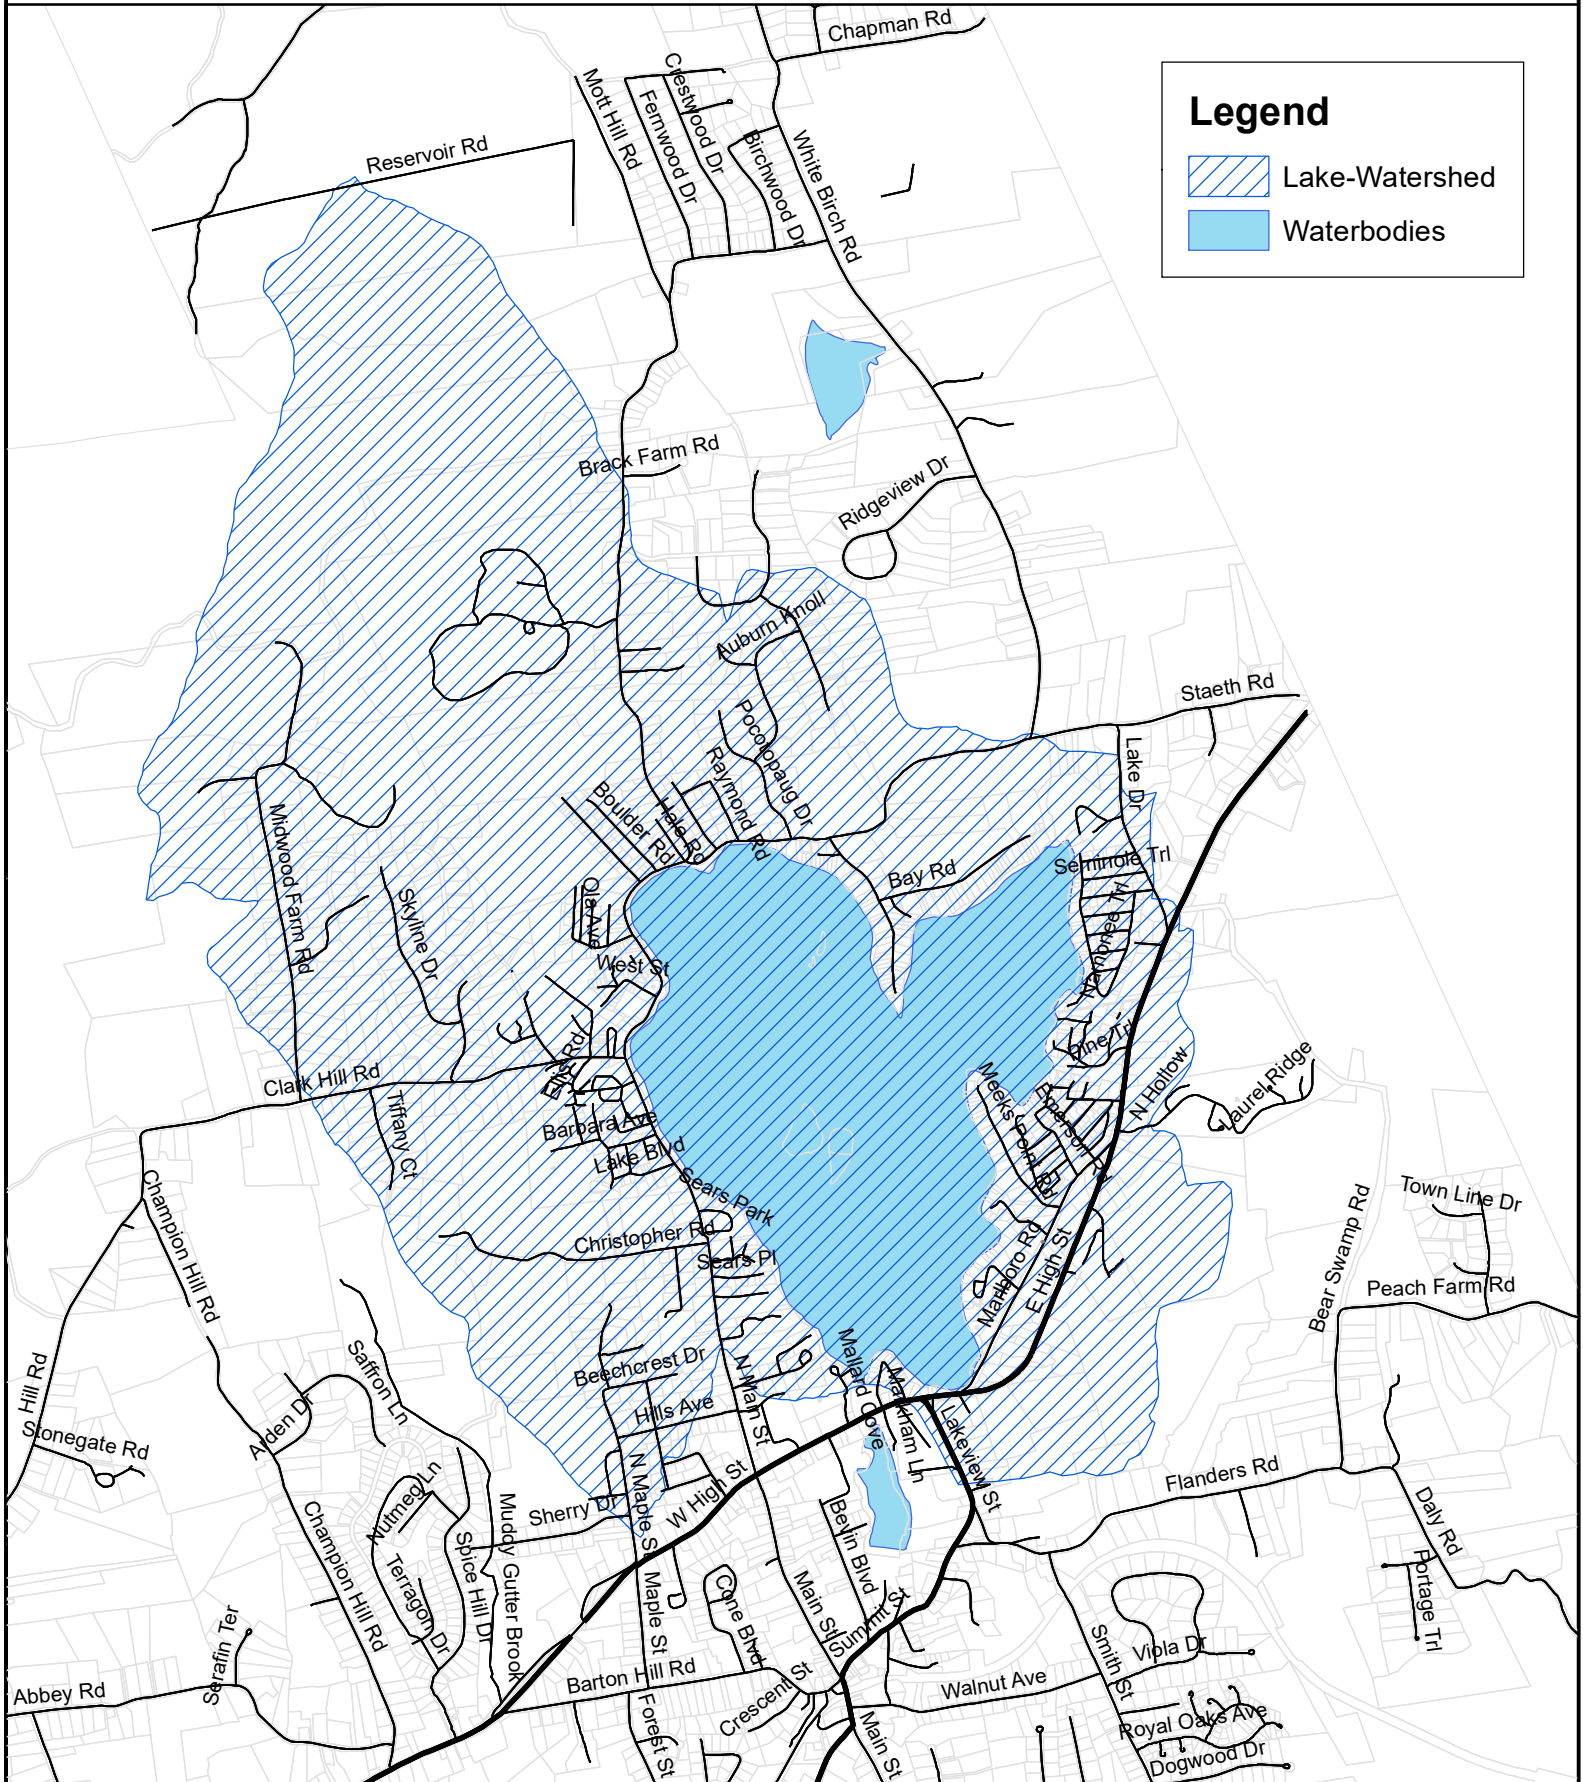

Lake Pocotopaug Watershed Area

Legend

-  Lake-Watershed
-  Waterbodies

0 1,750 3,500 7,000 Feet

This map is to be used for planning purposes only.