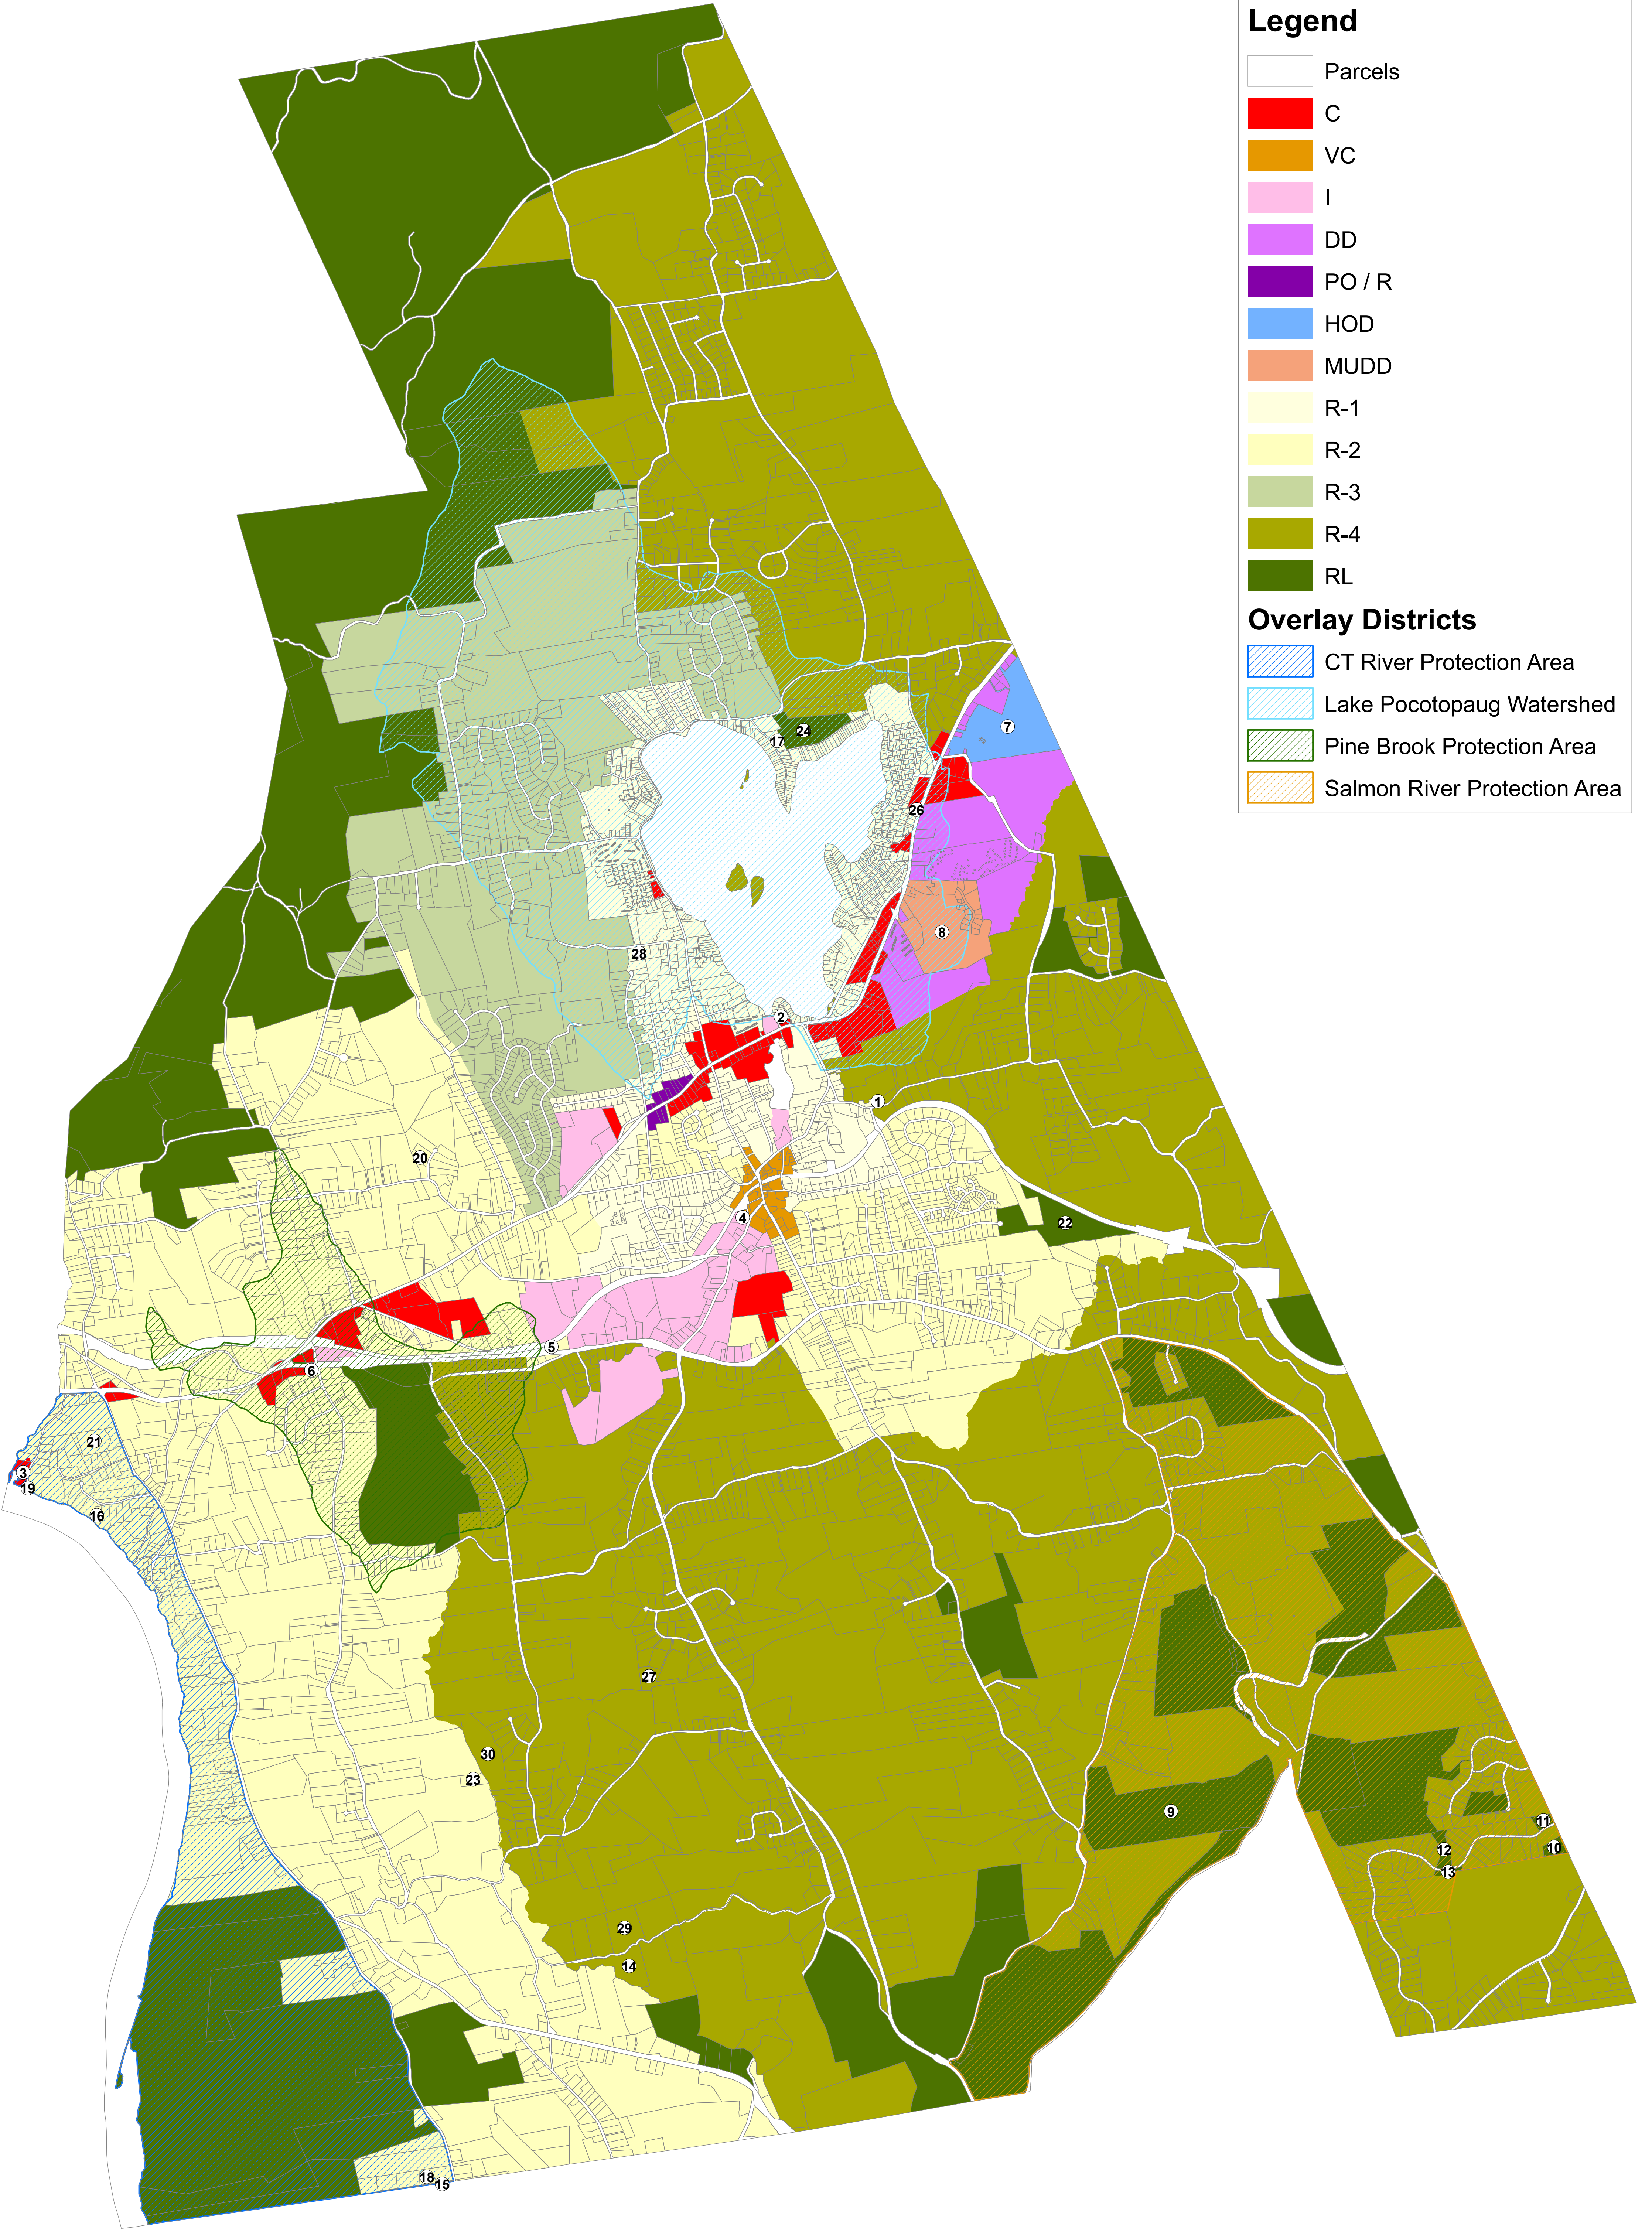

East Hampton Zoning Map

Legend

- Parcels
- C
- VC
- I
- DD
- PO / R
- HOD
- MUDD
- R-1
- R-2
- R-3
- R-4
- RL

Overlay Districts

- CT River Protection Area
- Lake Pocotopaug Watershed
- Pine Brook Protection Area
- Salmon River Protection Area

DRAFT
February 5, 2020

0 0.25 0.5 1 Miles

This map is for planning purposes only.