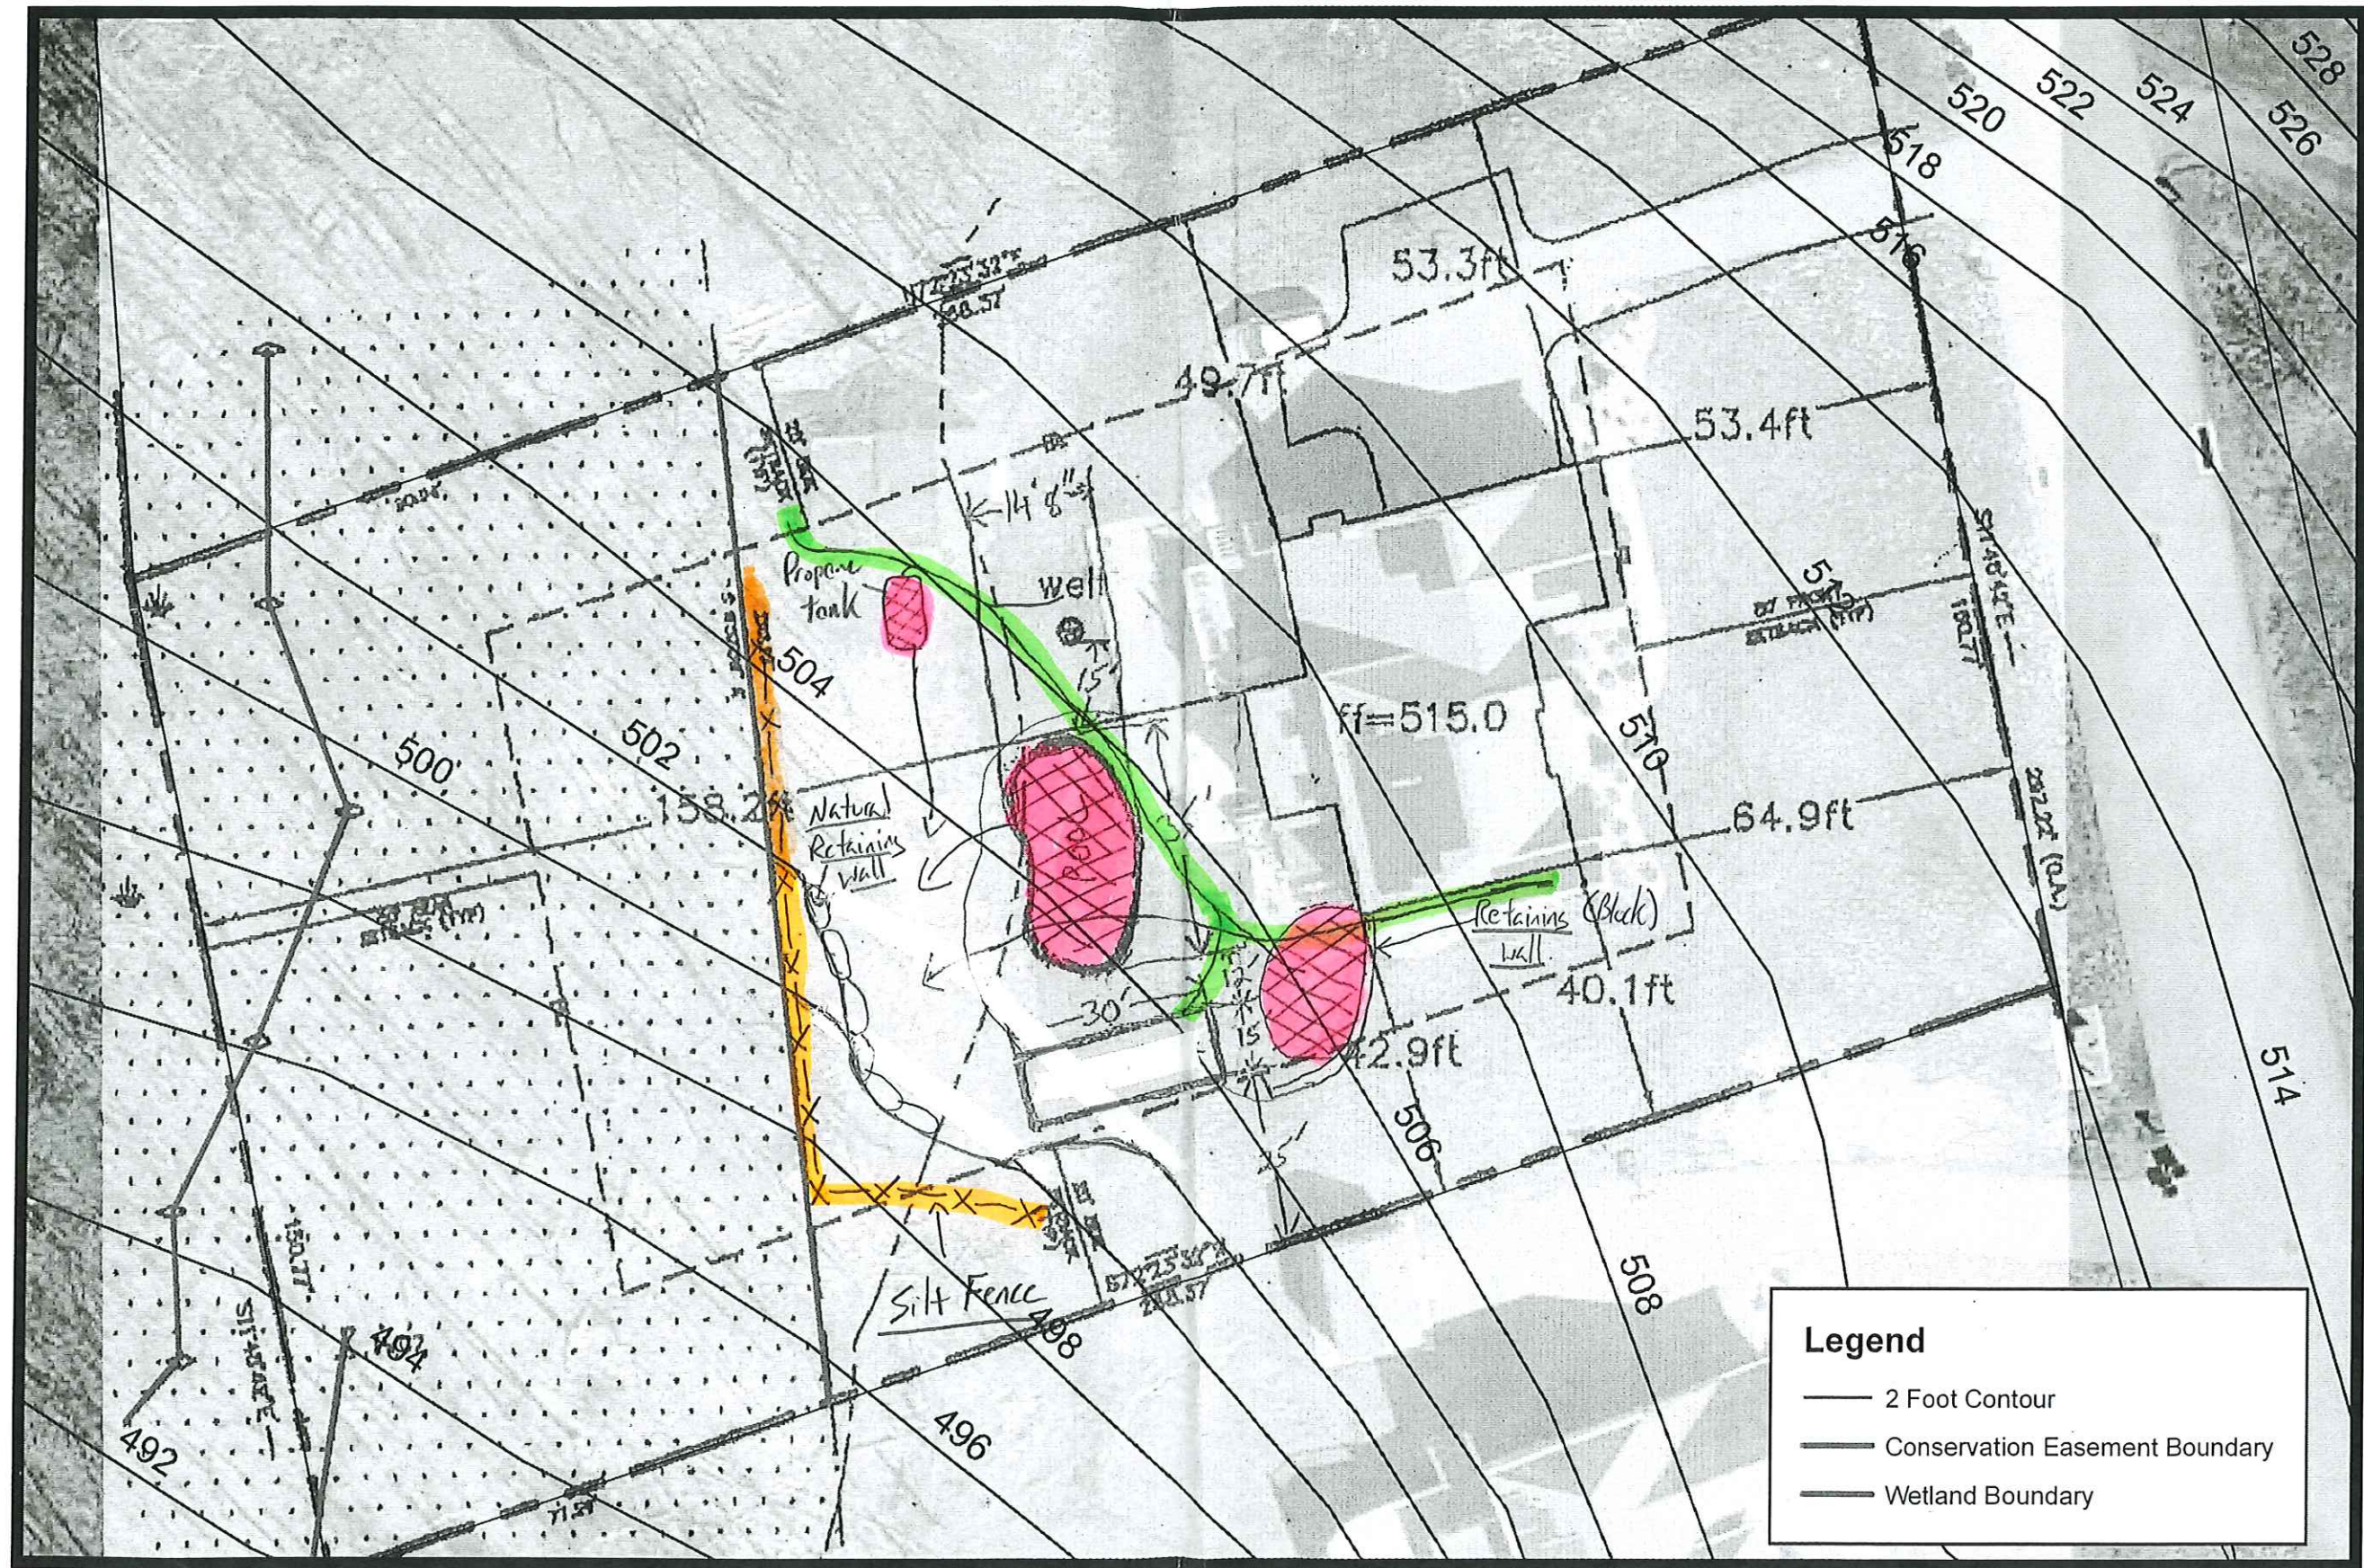

29 Pocotopaug Drive R2

= Dirt Moved
 = Silt Fence
 = Trench

RECEIVED
 DEC - 7 2020
 TIME _____