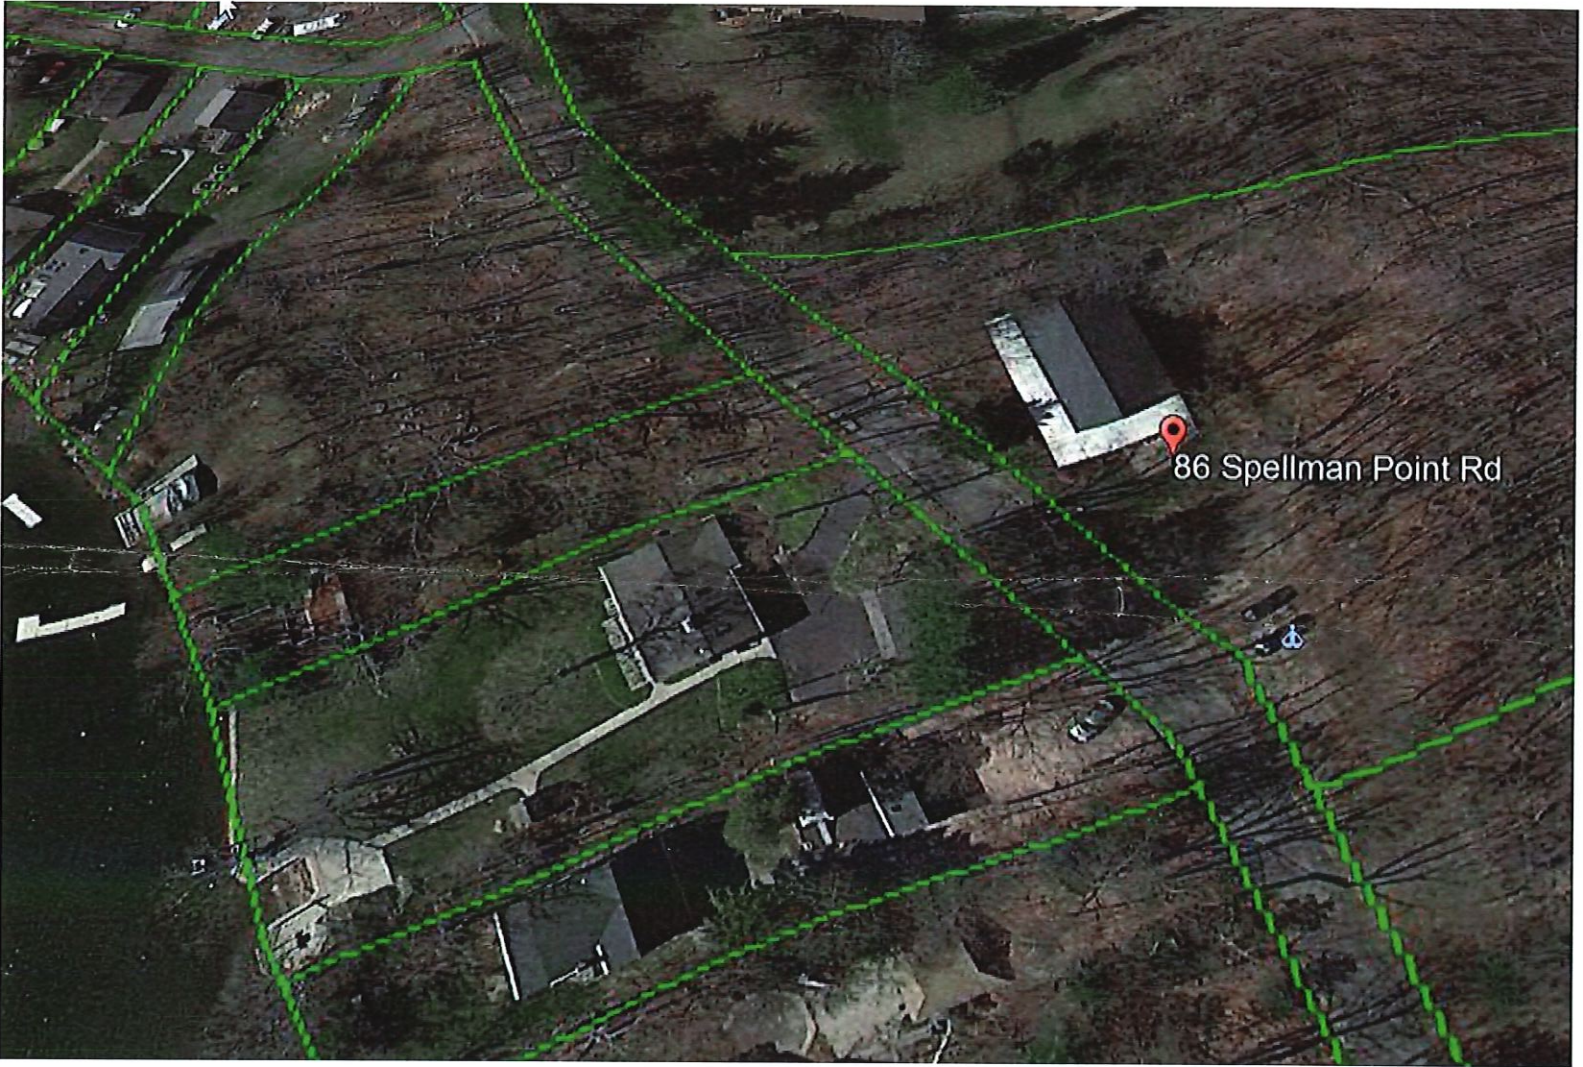

86 Spellman Pt.

5988, long:-72.5004

Tighe &

RESERVED  
AUG 07 2019  
TIME \_\_\_\_\_

RECEIVED  
AUG 07 2019  
TIME \_\_\_\_\_

RECEIVED  
AUG 07 2019  
TIME \_\_\_\_\_

RECEIVED  
AUG 07 2019  
TIME \_\_\_\_\_