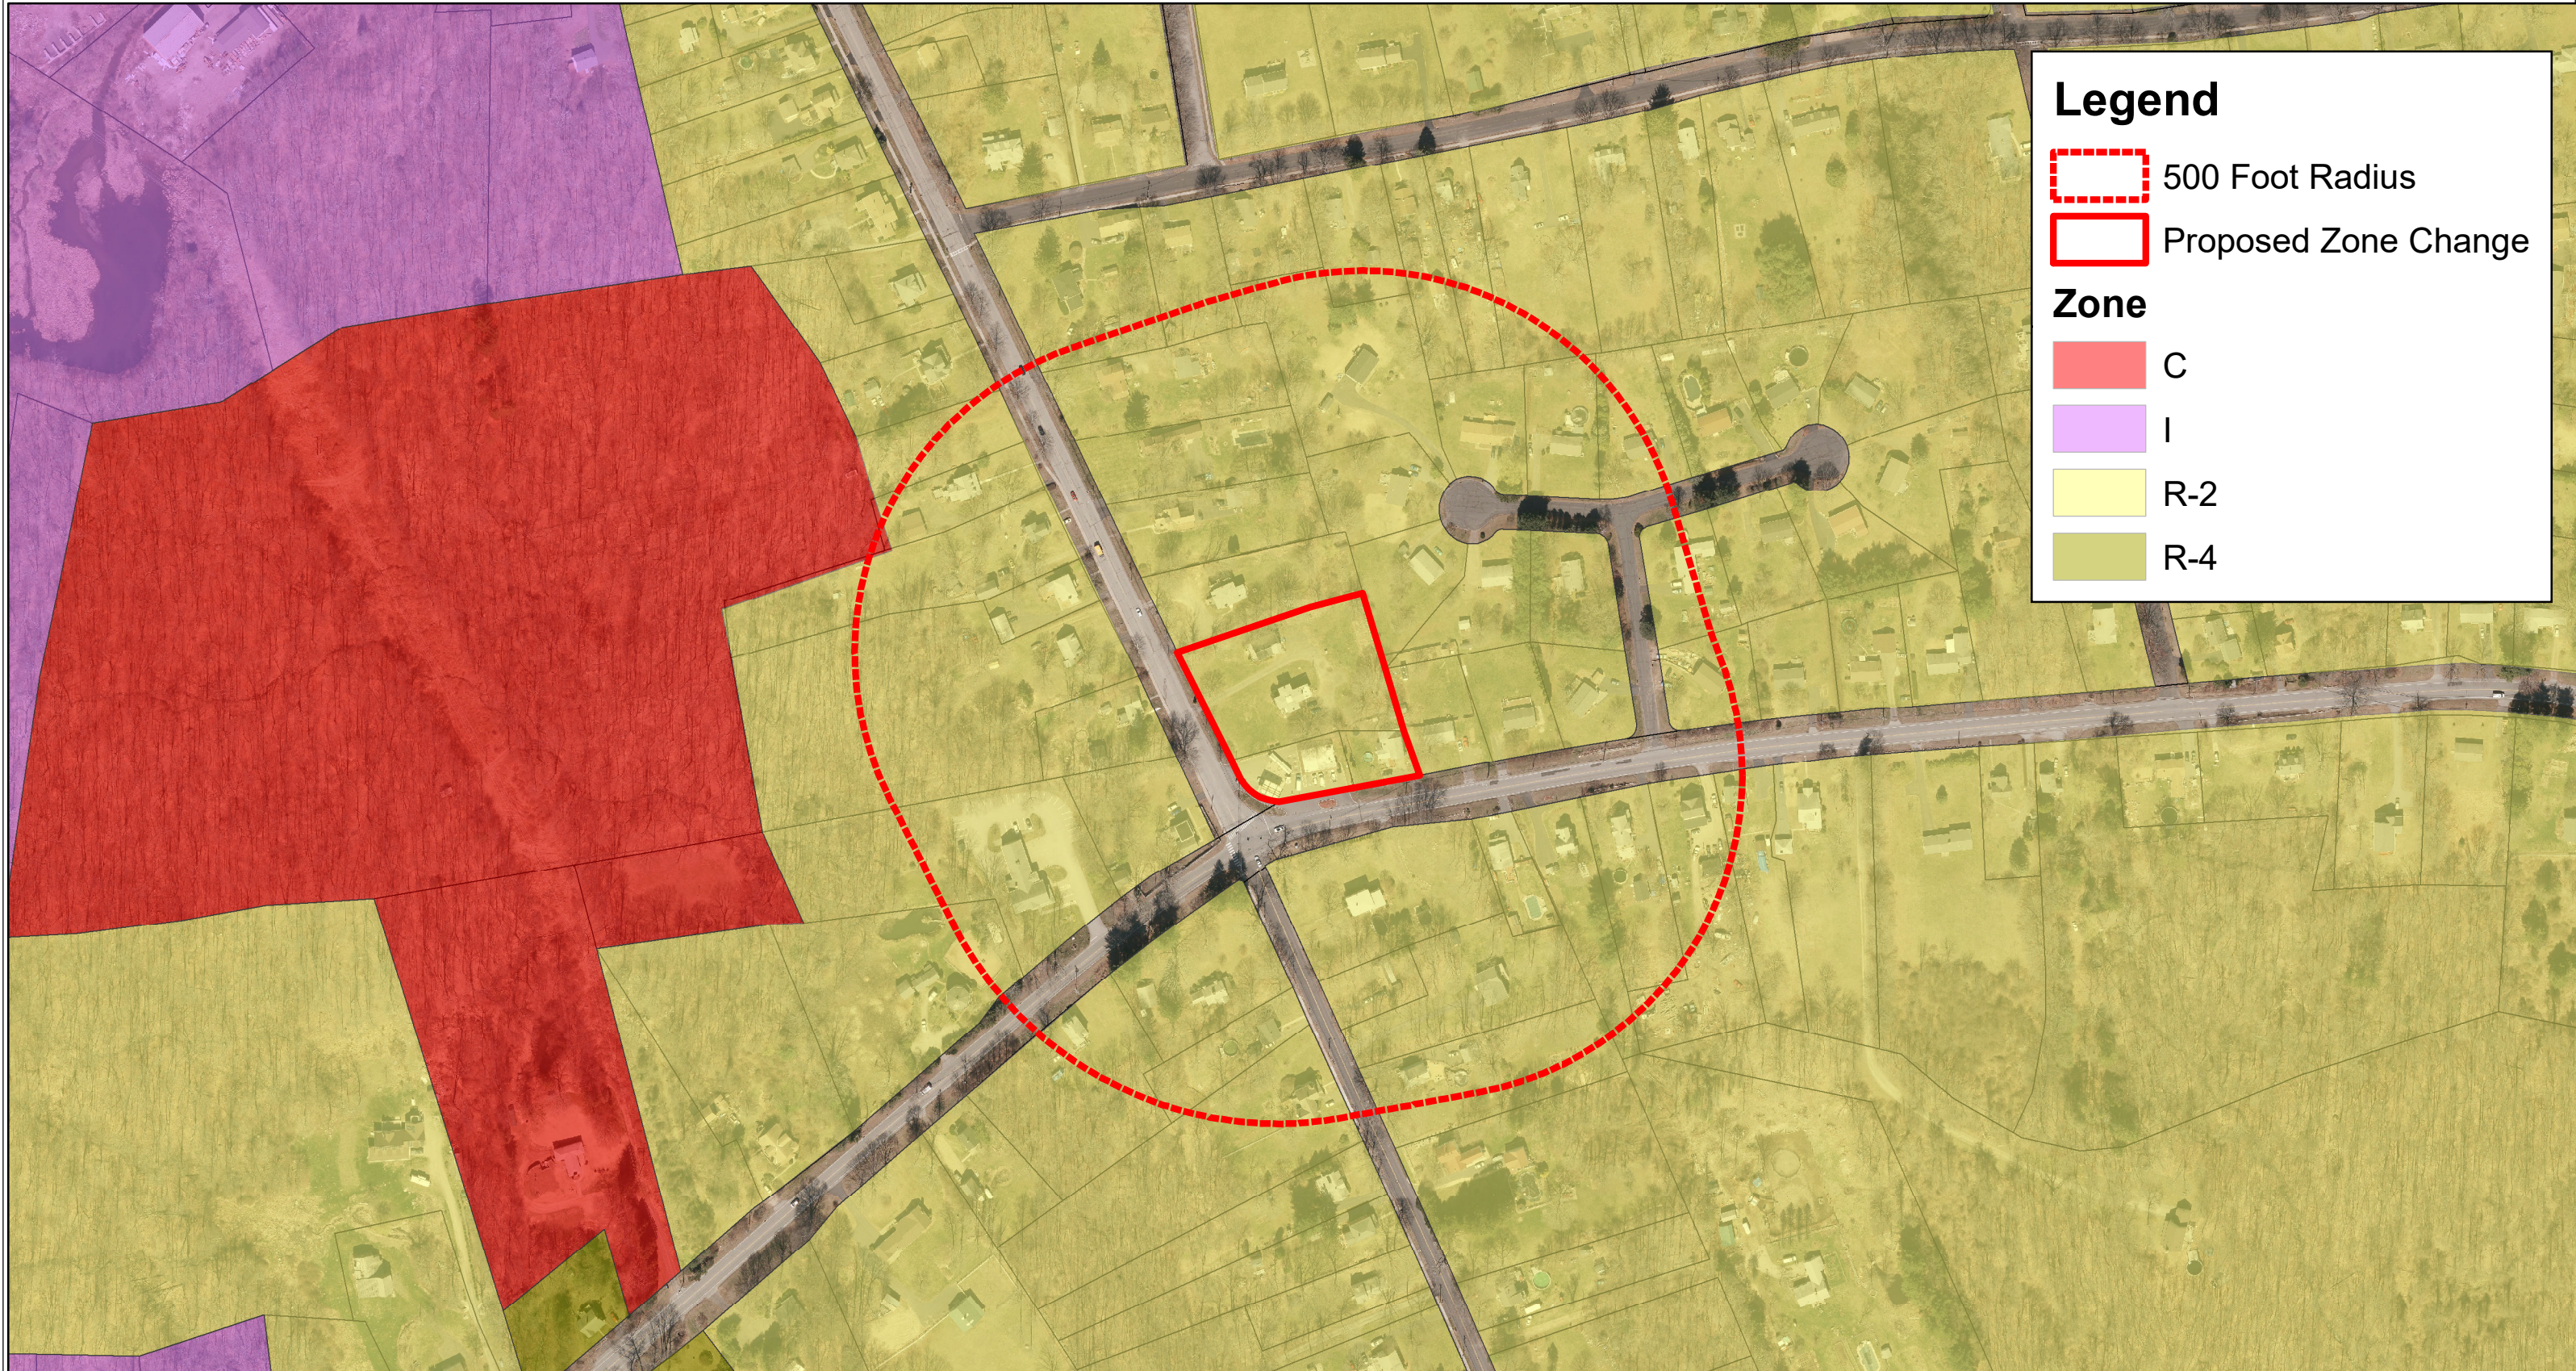

157 Main, 1 Colchester, & 5 Colchester Zone Change

Legend

- 500 Foot Radius
- Proposed Zone Change

Zone

- C
- I
- R-2
- R-4

This map is for planning purposes only and should not be used for conveyance or other legal purposes.