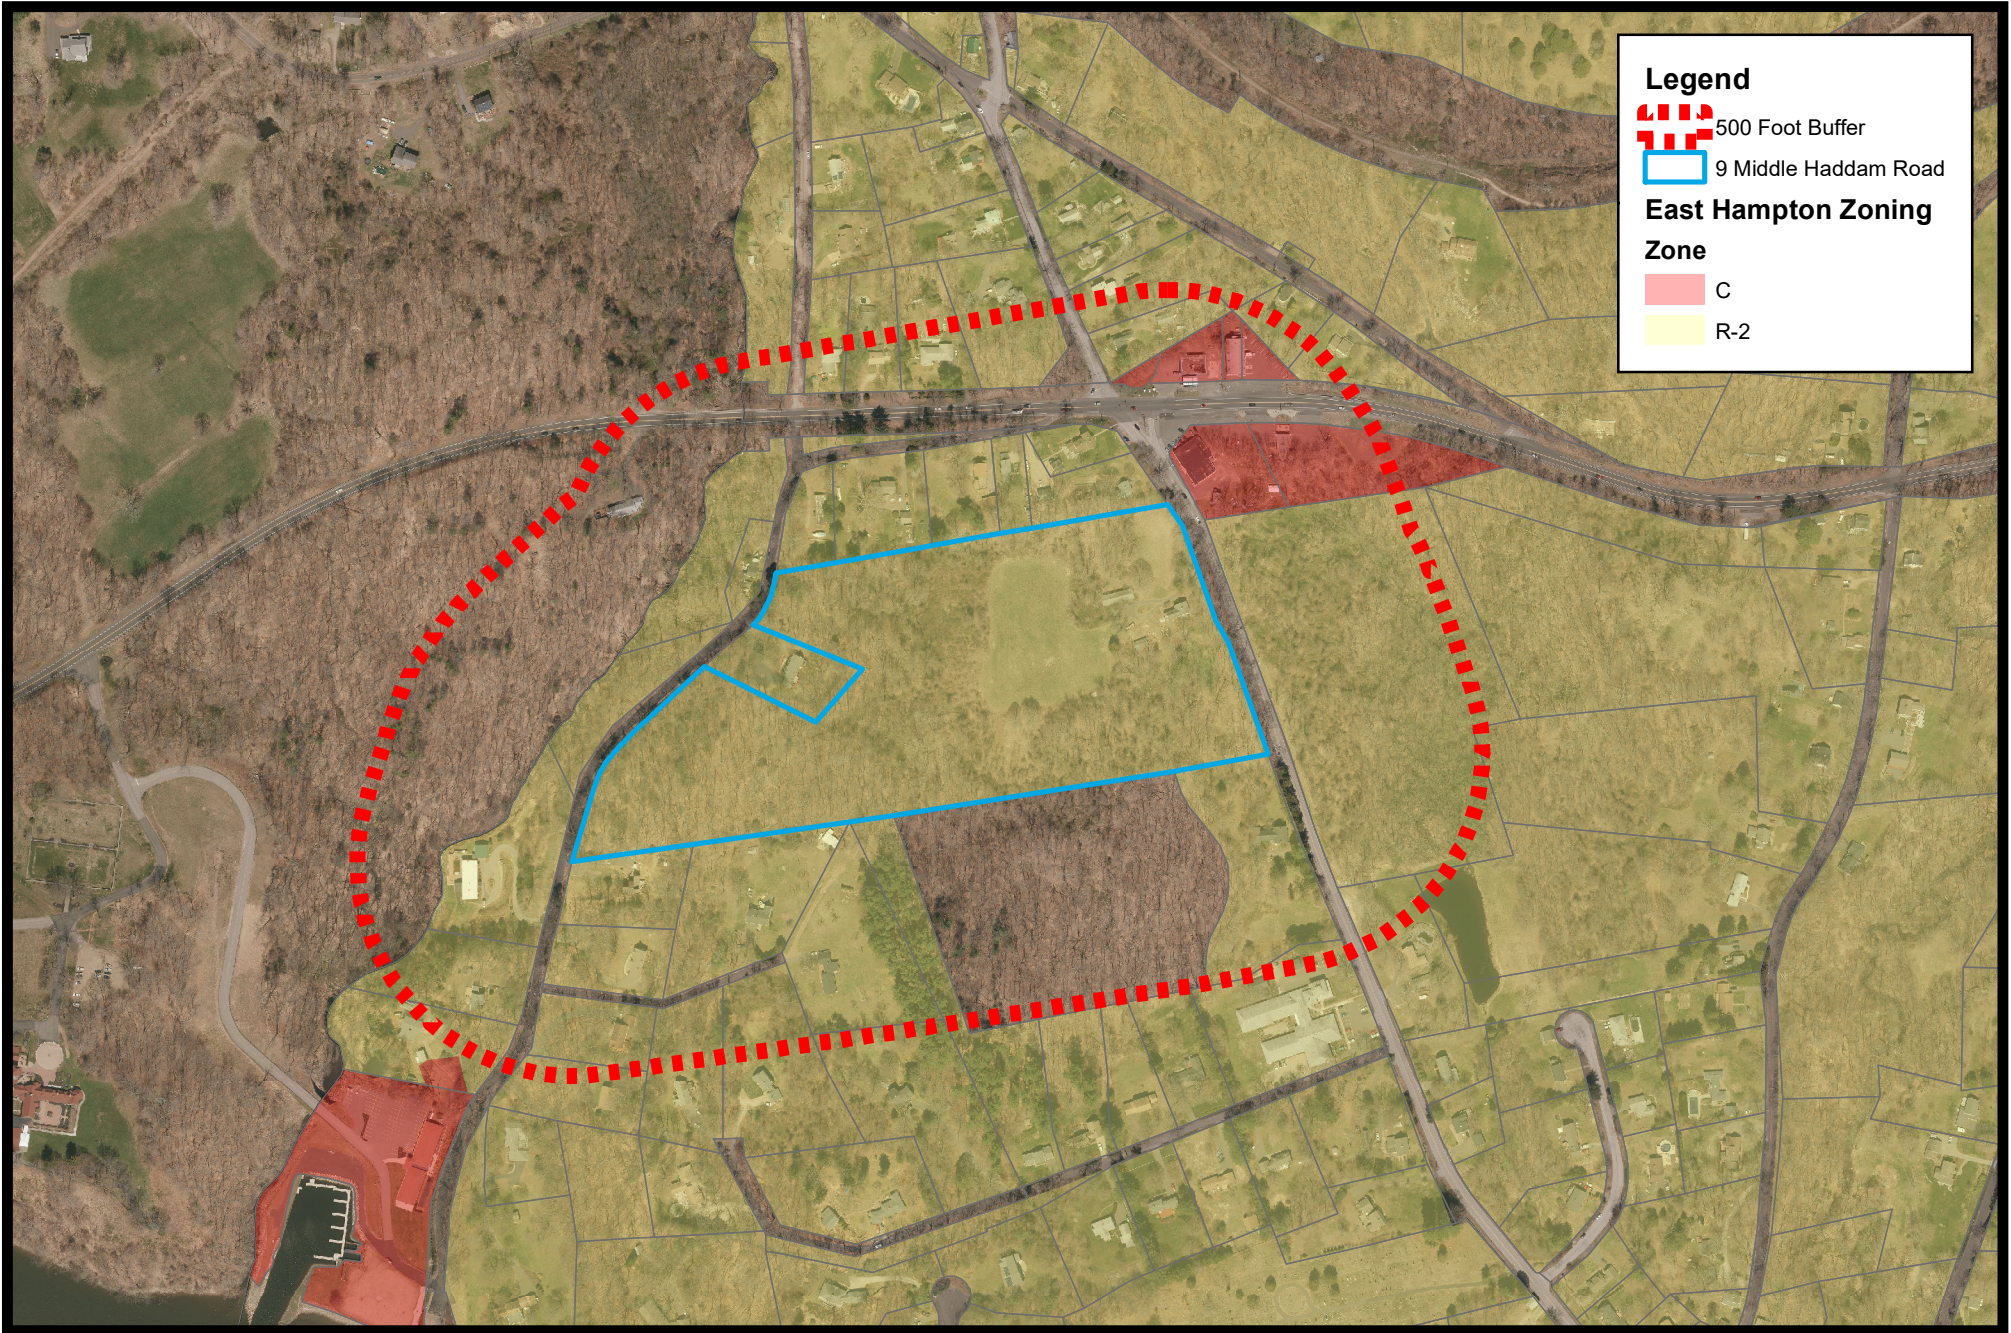

9 Middle Haddam Zone Change

Legend

-  500 Foot Buffer
-  9 Middle Haddam Road

East Hampton Zoning

Zone

-  C
-  R-2