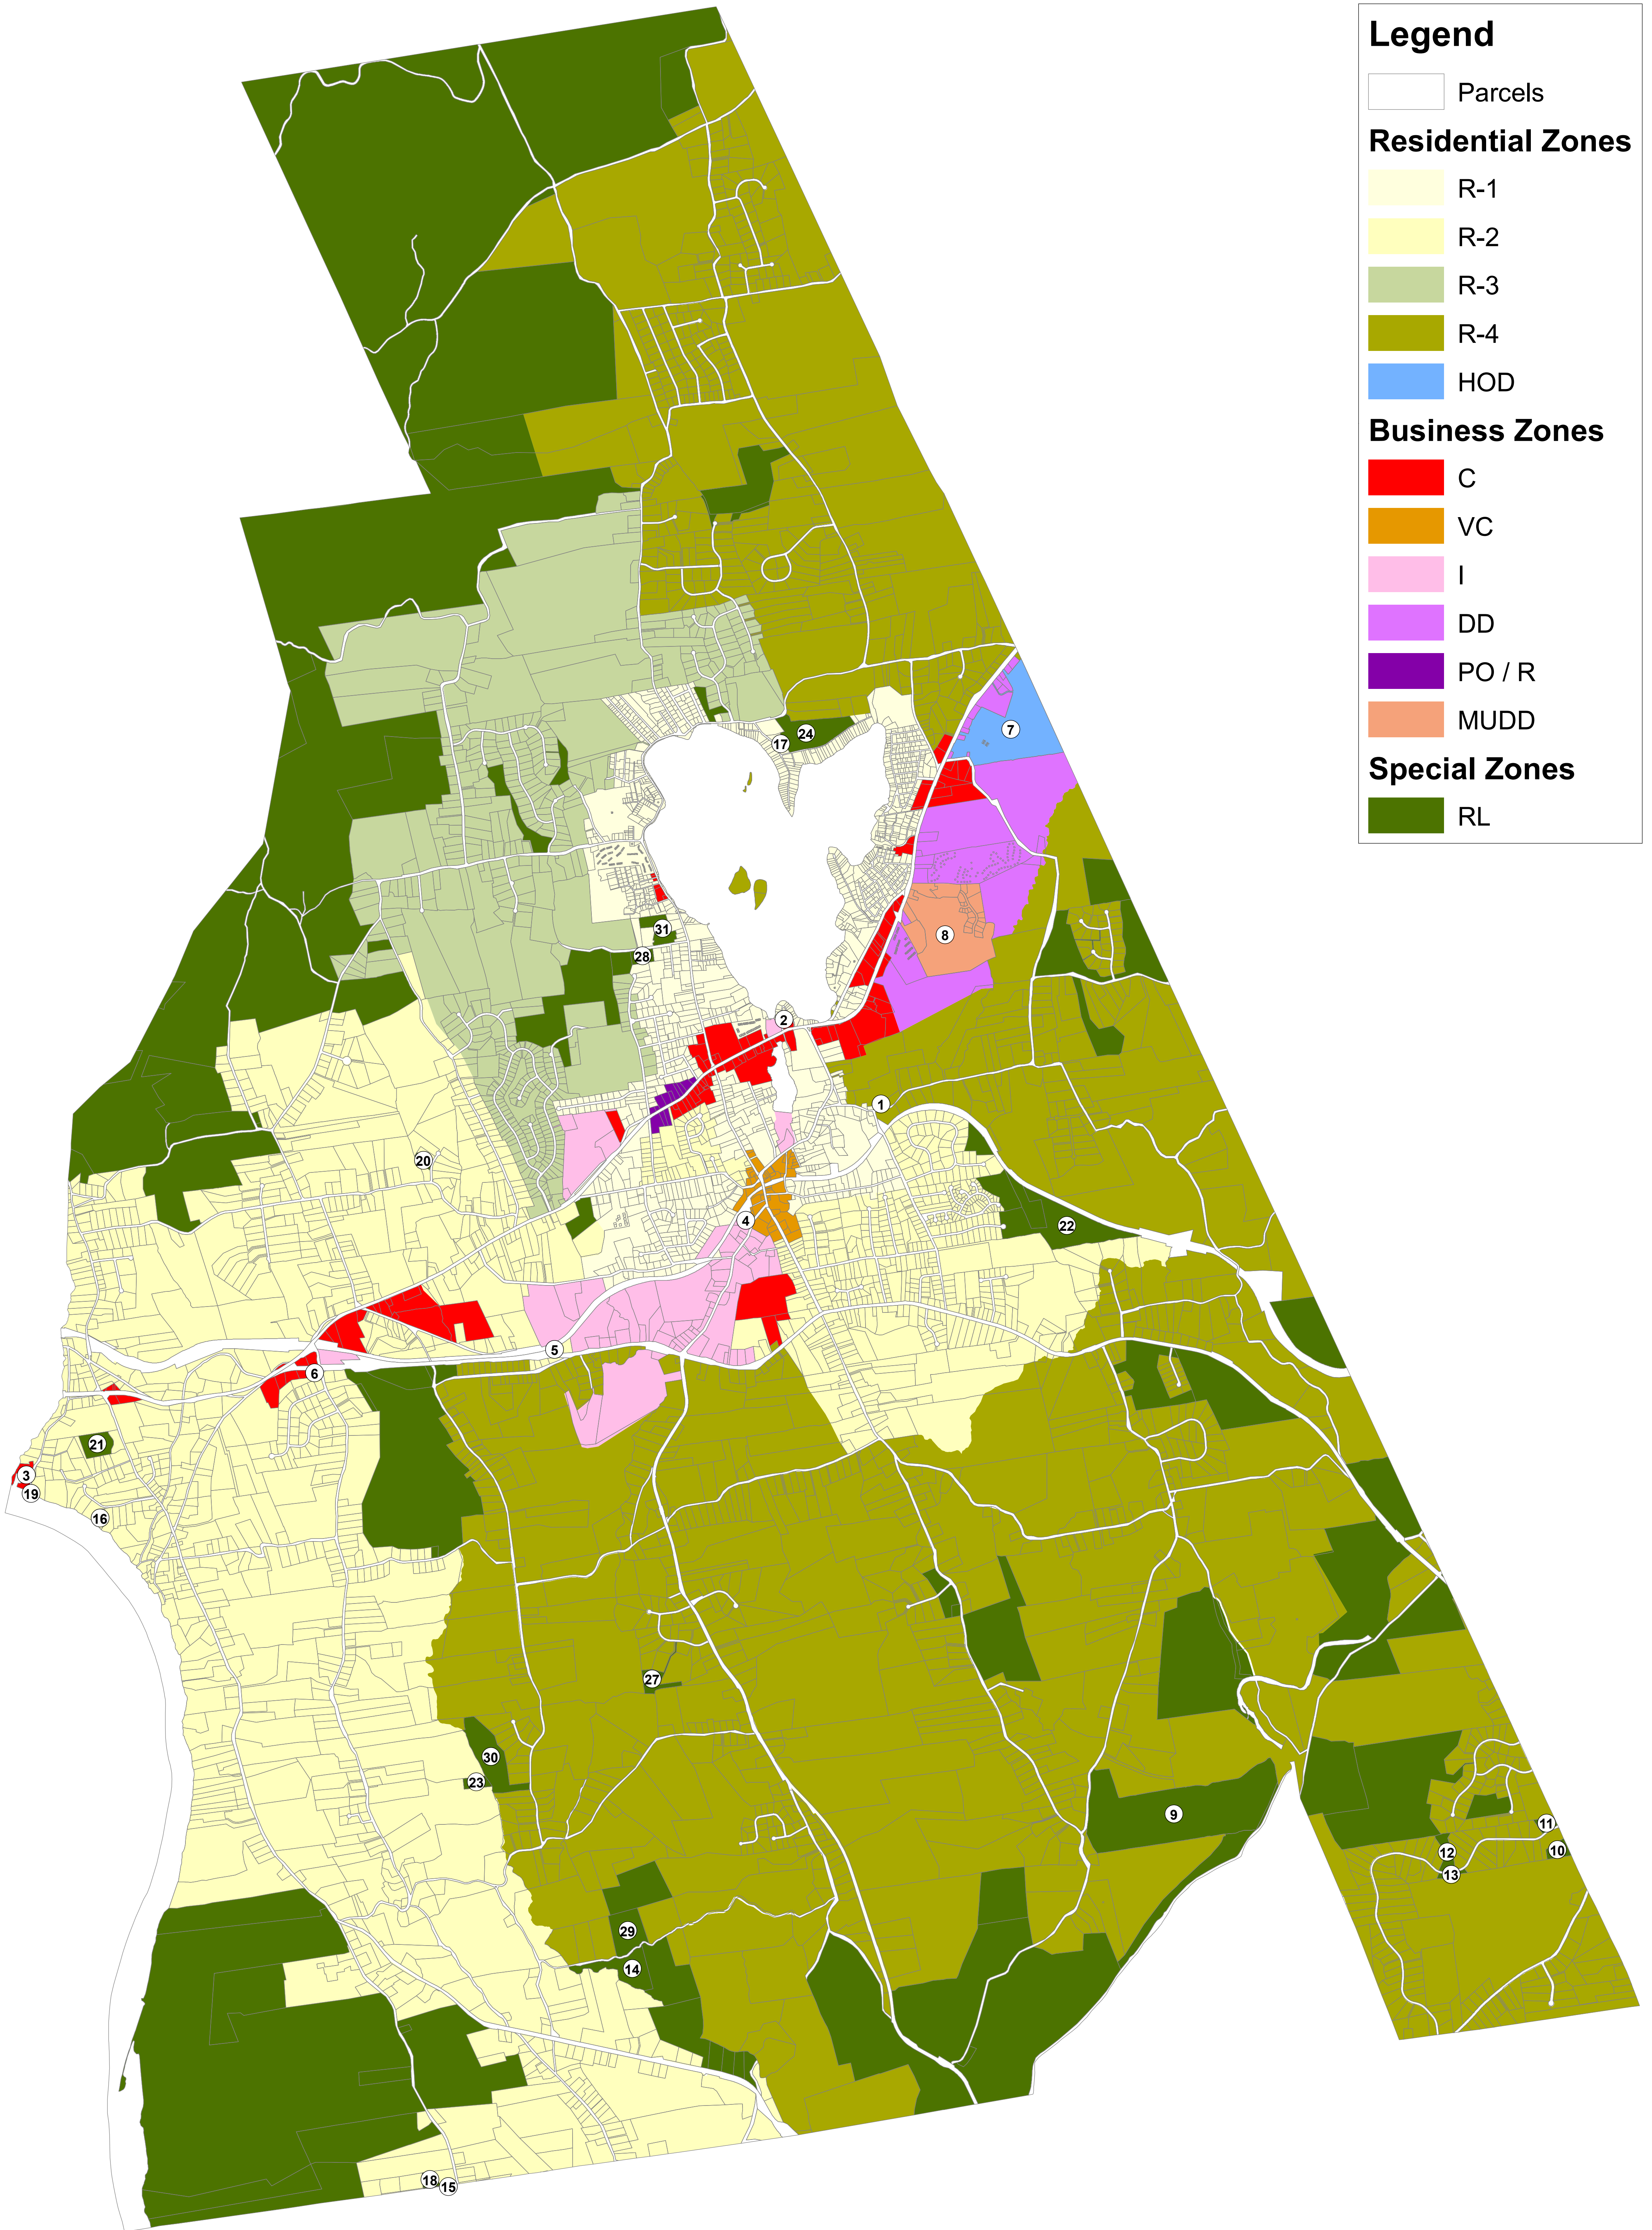

East Hampton Zoning Map

Legend

Parcels

Residential Zones

- R-1
- R-2
- R-3
- R-4
- HOD

Business Zones

- C
- VC
- I
- DD
- PO / R
- MUDD

Special Zones

- RL

FOR PUBLIC HEARING
July 7, 2021

0 0.25 0.5 1 Miles

This map is for planning purposes only.